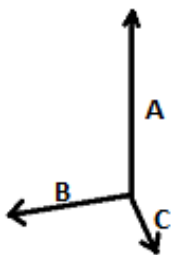

KI0219 JUTE BEACH BAG

MAIN FEATURES

Beach bag/shopper in jute fabric

Cotton handles

Tear release fastening

Country Of Origin:

India

2024: p. 748

2023: p. 682

SIZE SPECIFICATION (CM)

	U
Pcs./	50
Length (A)	36
Width (B)	42
Depth (C)	15

COLORS:

Natural/Black	Natural/Navy	Black	Black/Silver	Cappuccino	Cherry Red/Gold
Cool Grey	Fuchsia	Ice Mint	Light Rosewood	Lime Green	Midnight Blue
Natural	Natural/Gold	Plum Violet	Red Clay	Saffron	True Coral
Turquoise	White	Wine	Yellow		